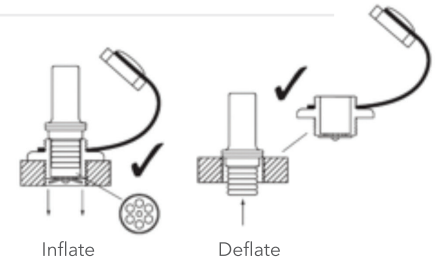

With many valve options, you will be able to inflate/deflate almost any inflatable product with no effort and in no time at all.

Thick section rubber valve

Ensure adaptor prongs open valve

Plastic PVC valve

Ensure valve opens

Thin section rubber valve

This type of valve is opened by the air flow of the High Speed Inflator

Sprung load valve

Cross member within adaptor opens valve

Model

Air Flow

Pressure