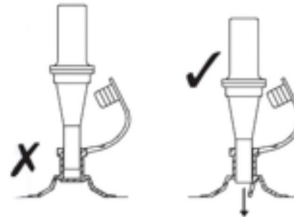

SPECIFICATIONS

Rule No.	Description	UPC
iD20	Inflator/Deflator, 12 Volts	042237-109941
iD20K	Adaptor Kit	042237-109958

Model iD20

VALVE ASSEMBLES

Typical valve assemblies showing the correct use of the adaptor.

With many valve options, you will be able to inflate/deflate almost any inflatable product with no effort and in no time at all.

Thick section rubber valve

Ensure adaptor prongs open valve

Plastic PVC valve

Ensure valve opens

Thin section rubber valve

This type of valve is opened by the air flow of the High Speed Inflator

Sprung load valve

Cross member within adaptor opens valve

Model

Air Flow

Pressure