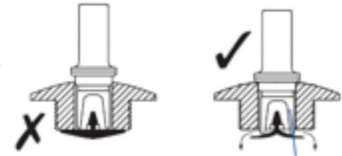

With many valve options, you will be able to inflate/deflate almost any inflatable product with no effort and in no time at all.

Thick section rubber valve

Ensure adaptor prongs open valve

Plastic PVC valve

Ensure valve opens

Thin section rubber valve

This type of valve is opened by the air flow of the High Speed Inflator

Sprung load valve

Cross member within adaptor opens valve

Model

Air Flow

Pressure